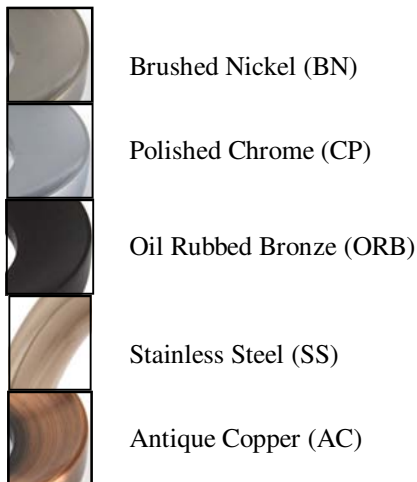

To order your specific finish, replace the last two/three digits of the part number with the corresponding code below:

Available Finishes

Brushed Nickel (BN)

Polished Chrome (CP)

Oil Rubbed Bronze (ORB)

KITCHEN COLLECTION

European Tall Vessel Filler (15" Height)

FAU-VES-EURT-ORB

Traditional Vessel Filler (13" Height)

FAU-VES-TRA-BN

European Vessel Filler (12")

FAU-VES-EUR-CP

Finish Guide for Kitchen & Vessel Filler Faucets

To order your specific finish, replace the last two/three digits of the part number with the corresponding code below: