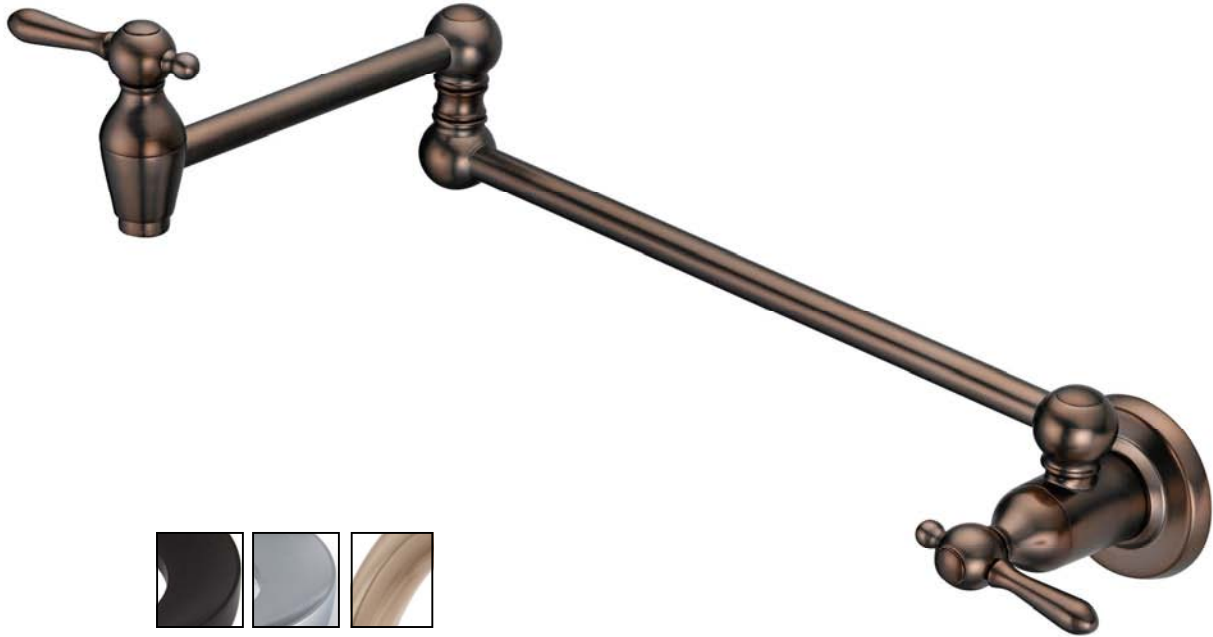

Set includes 24" towel bar, towel ring, robe hook and paper holder

To order your specific finish, replace the last two/three digits of the part number with the corresponding code below:

Available Finishes

Gourmet Pullout

FAU-KIT-PO-GOU-AC

AC ORB CP SS

KITCHEN COLLECTION

Pot Filler / Bar Faucet

Wall Mount Pot Filler

FAU-KIT-POT-ORB

ORB CP SS