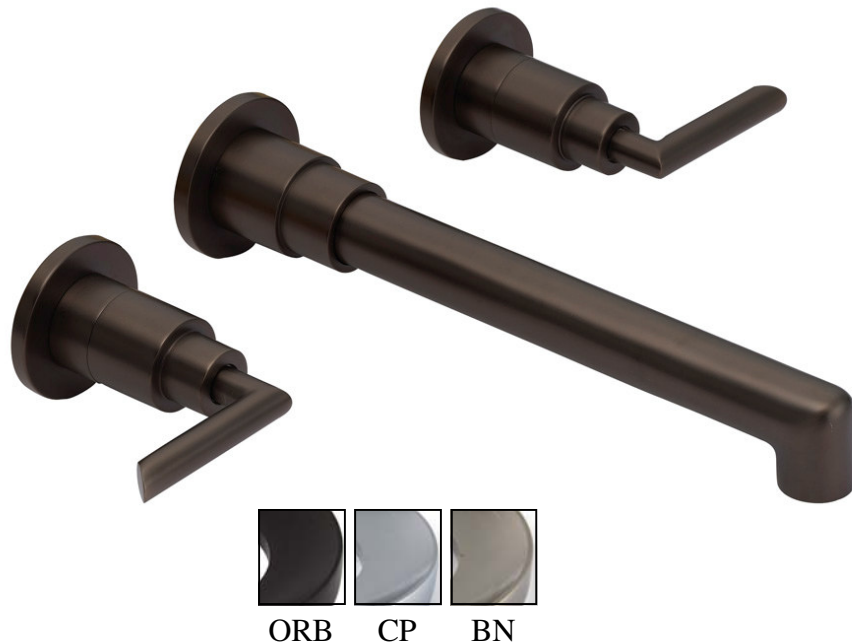

European Tall Vessel Filler (15" Height)

FAU-VES-EURT-ORB

Traditional Vessel Filler (13" Height)

FAU-VES-TRA-BN

European Vessel Filler (12")

FAU-VES-EUR-CP

Finish Guide for Kitchen & Vessel Filler Faucets

To order your specific finish, replace the last two/three digits of the part number with the corresponding code below:

VESSEL FILLERS

Wall Mount

Traditional Wall Mount Vessel Filler

FAU-VES-WALL-TRA-CP

Single Handle Wall Mount Vessel Filler

FAU-VES-WALL-SIN-BN

Two Handle Wall Mount Vessel Filler

FAU-VES-WALL-TWO-ORB

VESSEL FILLERS

Accessories

Angle Stops (Sold as "H" & "C" pair)

FAU-ACC-ANG-CP

ORB CP BN

Push Pop-Up Umbrella Drain

FAU-ACC-DRA-CP

ORB CP BN