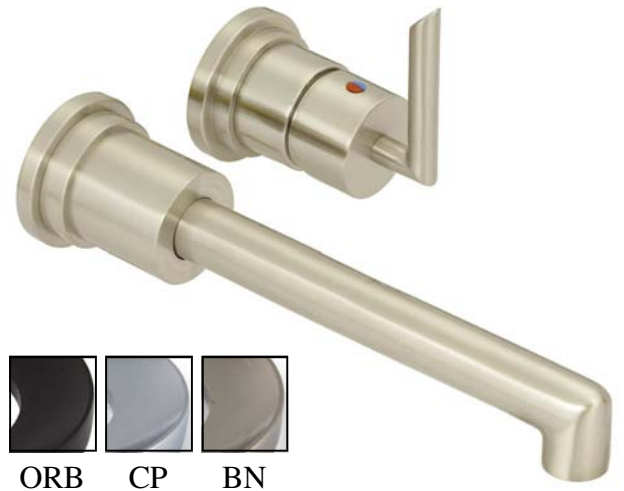

Set includes 24" towel bar, towel ring, robe hook and paper holder

To order your specific finish, replace the last two/three digits of the part number with the corresponding code below:

Available Finishes

European Tall Vessel Filler (15" Height)

FAU-VES-EURT-ORB

Traditional Vessel Filler (13" Height)

FAU-VES-TRA-BN

European Vessel Filler (12")

FAU-VES-EUR-CP

Finish Guide for Kitchen & Vessel Filler Faucets

To order your specific finish, replace the last two/three digits of the part number with the corresponding code below:

VESSEL FILLERS

Wall Mount

Traditional Wall Mount Vessel Filler

FAU-VES-WALL-TRA-CP

Single Handle Wall Mount Vessel Filler

FAU-VES-WALL-SIN-BN

Two Handle Wall Mount Vessel Filler

FAU-VES-WALL-TWO-ORB

VESSEL FILLERS

Accessories

Angle Stops (Sold as "H" & "C" pair)

FAU-ACC-ANG-CP

ORB CP BN

Push Pop-Up Umbrella Drain

FAU-ACC-DRA-CP

ORB CP BN