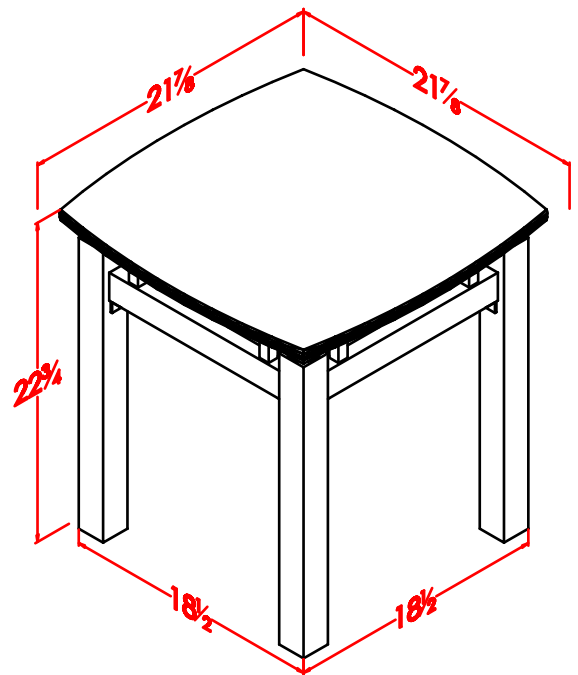

Coffee and Side Table Set

Features

- Natural travertine table top
- Black matte tubular steel base

Start with the perfect base.

Clean simple lines in both sizes are made of tubular hand-welded steel to perfectly fit with the warmth of natural stone.

Make it exactly right for your room with a choice of the available materials on tops:

Beige

Jerome

Noche

Product Diagram

Coffee Table

Dimensions

49" x 27 1/2" x 19 1/4"

Side Tables

Dimensions

21 7/8" x 21 7/8" x 22 3/4"