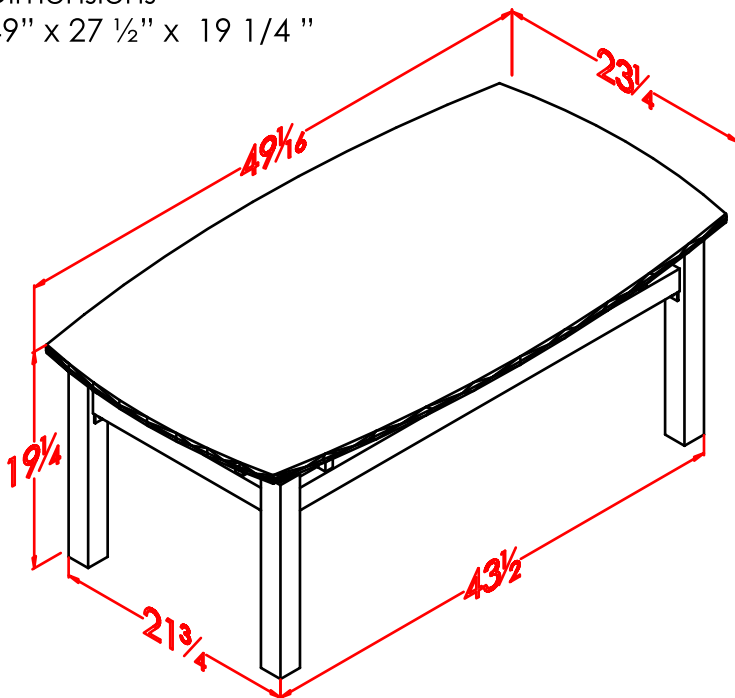

Coffee and Side Table Set

Features

- Natural travertine table top
- Black matte tubular steel base

Start with the perfect base.

Clean simple lines in both sizes are made of tubular hand-welded steel to perfectly fit with the warmth of natural stone.

Make it exactly right for your room with a choice of the available materials on tops:

Beige

Jerome

Noche

Product Diagram

Coffee Table

Dimensions

49" x 27 1/2" x 19 1/4"

Side Tables

Dimensions

21 7/8" x 21 7/8" x 22 3/4"